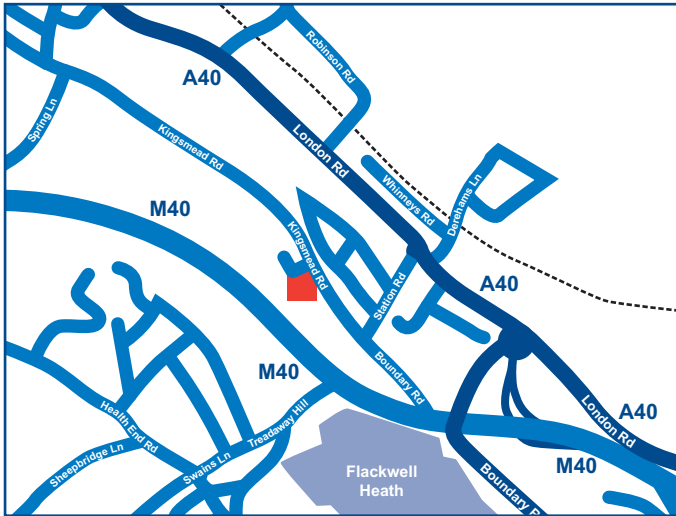

How to find us

InHealth | Beechwood Hall | Kingsmead Road |
High Wycombe | Buckinghamshire | HP11 1JL

Tel: 01494 560000

Map not to scale

By road: From the North - there is no southbound exit at J3, so please head to J2 and come back to J3.

Coming from the south on the M40, exit at J3, take the 1st left off the roundabout, turn right at the next roundabout. At the mini roundabout (Happy Union pub) go straight on, and then take the immediate left onto Kingsmead Road (St Peters Church). Beechwood Hall is on the left hand side. Parking is limited at Beechwood Hall. Parking on Kingsmead Road is permitted, but please do not park on the pavement.

By rail: The nearest train station is High Wycombe and is about a 10 minute taxi journey from Beechwood Hall.

By bus: Bus serving Beechwood Hall is 37.

InHealth | Beechwood Hall | Kingsmead Road | High Wycombe | Buckinghamshire | HP11 1JL