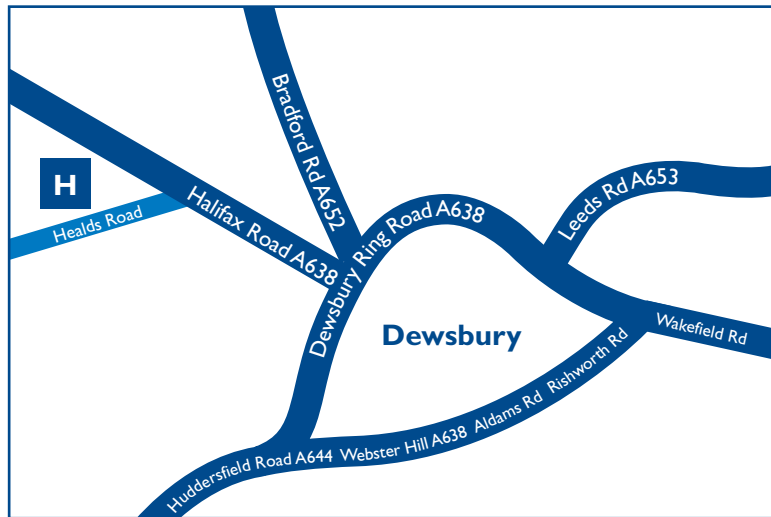

How to find us

The MRI Scanning Centre | Dewsbury and District Hospital | Halifax Road |
Dewsbury | WF13 4HS

Tel: 01924 512 182

Map not to scale

By road: The MRI Scanning Centre is located in the X-ray department of Dewsbury and District Hospital on Halifax Road (A638). Pay and display parking is available, costing £1.20 per hour.

By rail: The nearest station is Dewsbury, one mile from the hospital.

By bus: Bus routes serving the hospital are 212, 213, 214, 226 and 283.

InHealth | Beechwood Hall | Kingsmead Road | High Wycombe | Buckinghamshire | HP11 1JL
Tel: +44(0)1494 560000 | Fax: +44(0)1494 560056 | www.inhealthgroup.com | info@inhealthgroup.com