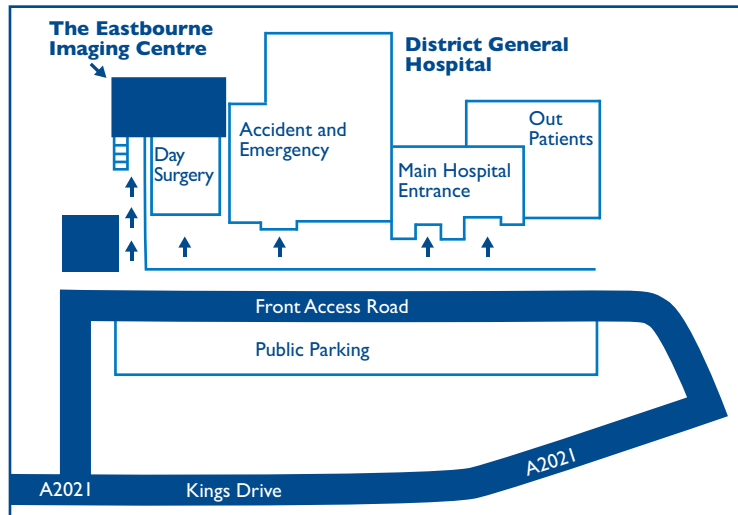

How to find us

The Eastbourne Imaging Centre | Eastbourne District Hospital | Kings Drive |
Eastbourne | East Sussex | BN21 2UD

Tel: 01323 435 780

Map not to scale

By road: The Eastbourne Imaging Centre is situated in Eastbourne District General Hospital on Kings Drive (A201). Public car parking spaces operate on a pay and display basis. Spaces for disabled drivers/holders of blue car park badges are available free of charge.

By rail: The nearest stations are Hampden Park Station, which is 0.7 miles from the hospital and Eastbourne Station, which is 2 miles from the hospital.

By bus: Bus routes serving the hospital are 1A, 2, 3, 6, 18, 51, 52 and 54.