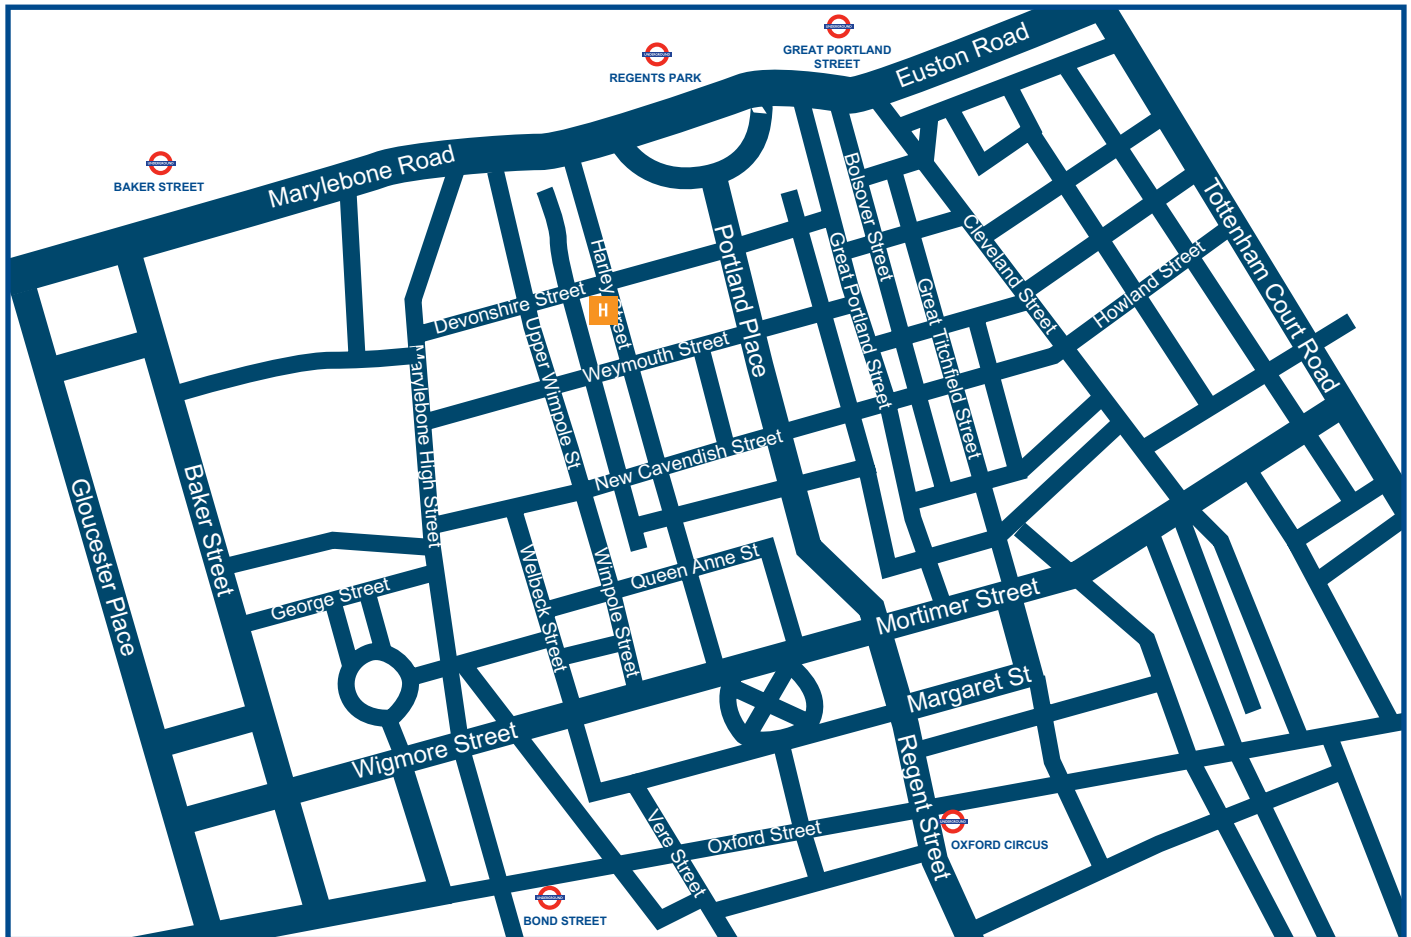

How to find the London PET/CT Centre

London PET/CT Centre, 109 Harley Street, London W1G 6AN

By road

The London PET/CT Centre is situated on Harley Street. Parking can be difficult but there are a number of car parks nearby including Cavendish Square and Marylebone Road. There is no parking available at the London PET/CT Centre. Congestion charges do apply in this area.

By bus

Bus routes serving the Centre are 18, 27, 30, 205 and 453.

By rail

The nearest stations are Regents Park Underground (Bakerloo Line) and Euston BR.

For all enquiries please contact our patient info line on
 Call 020 7224 5622 | Email londonpet@inhealthgroup.com
 Visit www.londonpetct.com